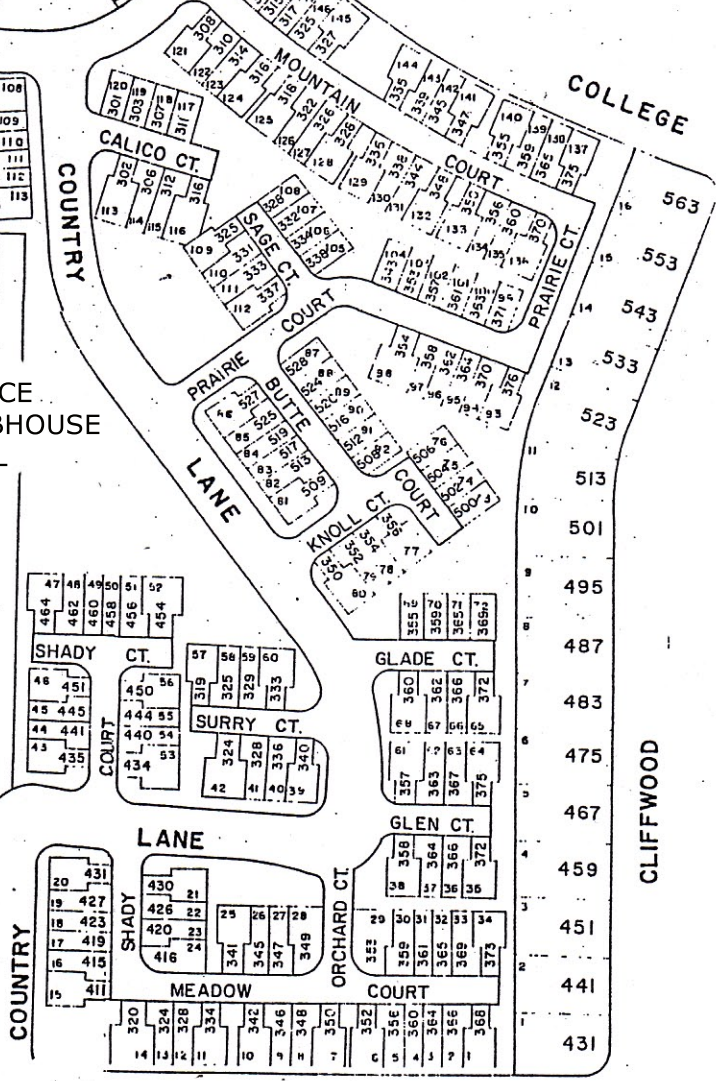

GREY BLVD.

710

640

620

BOULEVARD

STATE

COLLEGE

OFFICE  
CLUBHOUSE  
POOL

LAMBERT ROAD