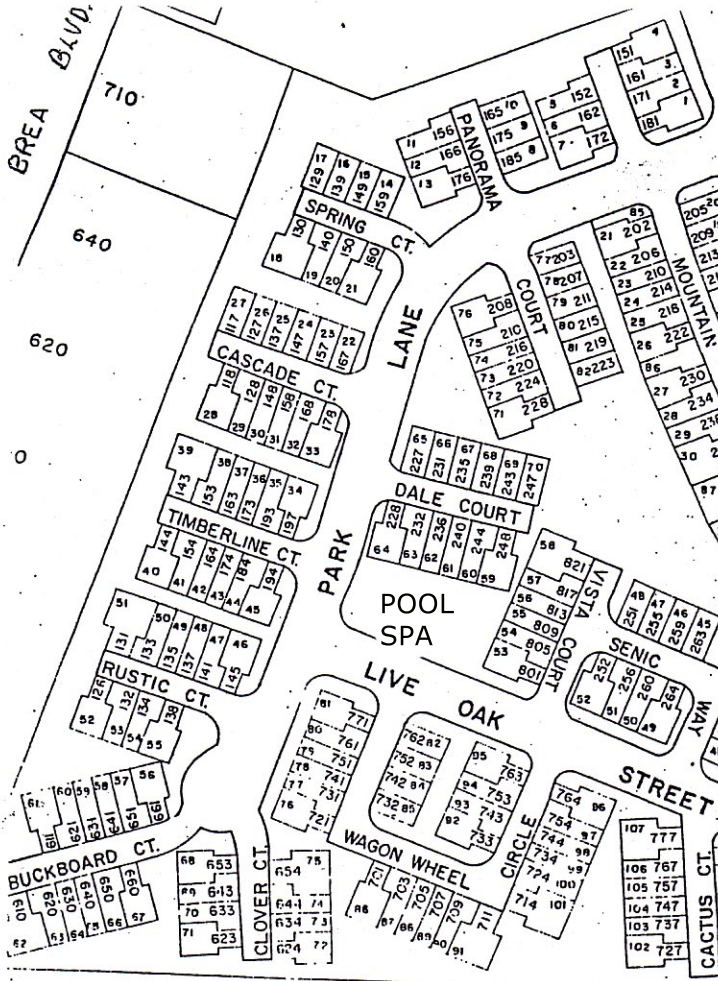

GREY BLVD.

710

640

620

BOULEVARD

STATE

COLLEGE

OFFICE  
CLUBHOUSE  
POOL

LAMBERT ROAD